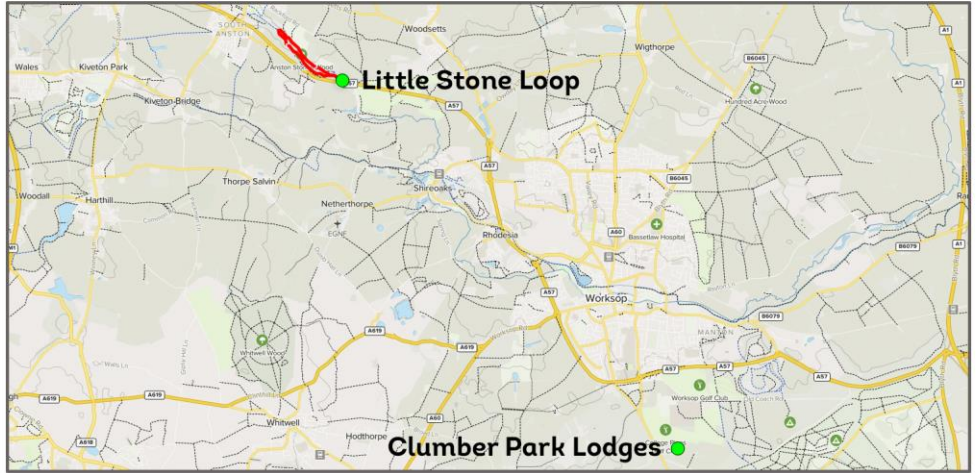

## ROUTE

## LITTLE STONE LOOP

Little Stones Loop is a 1.9 mile loop trail located near Worksop, a short 15 minute drive from Clumber Park Lodges.

This charming route features beautiful wild flowers and has excellent praise from hikers.

# Directions

## Terrain:

A rocky yet accessible route with various trees and green paths, railings and bridges.

**Approximate Postcode:** S25 5HJ