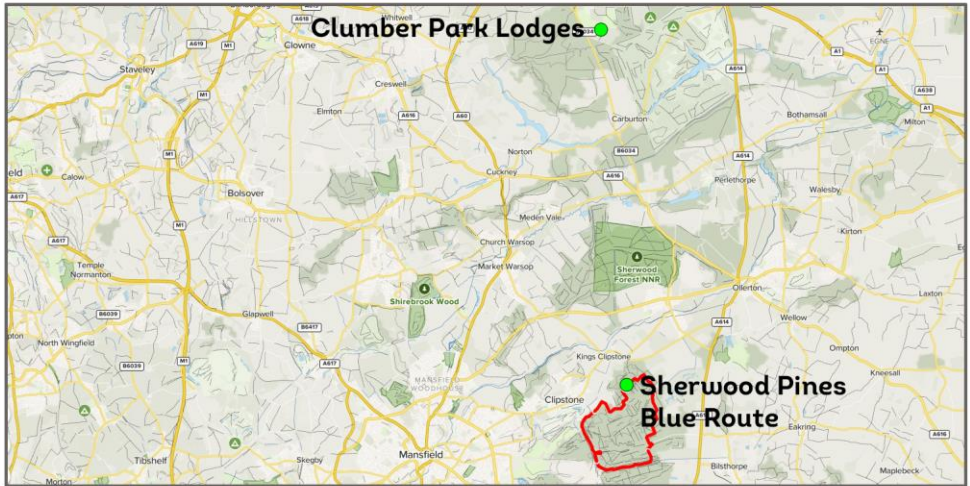

**DISCOVER
OUR
WORLD**

ROUTE

7

Suitable for:

Details:

Difficulty: Easy
Length: 7.6miles
12.23km

SHERWOOD PINES BLUE ROUTE

Sherwood Pines Blue route is a lovely route that bikers, hikers and dog walkers enjoy throughout the year.

Set as an easy route, this is a very pleasant spot to visit to give you the best of Sherwood with great scenery and tree lines.

Directions

Terrain:

The route is accessible for all, with many bikers and walkers using the paths for a nice outing.

Approximate Postcode: NG21 9JH