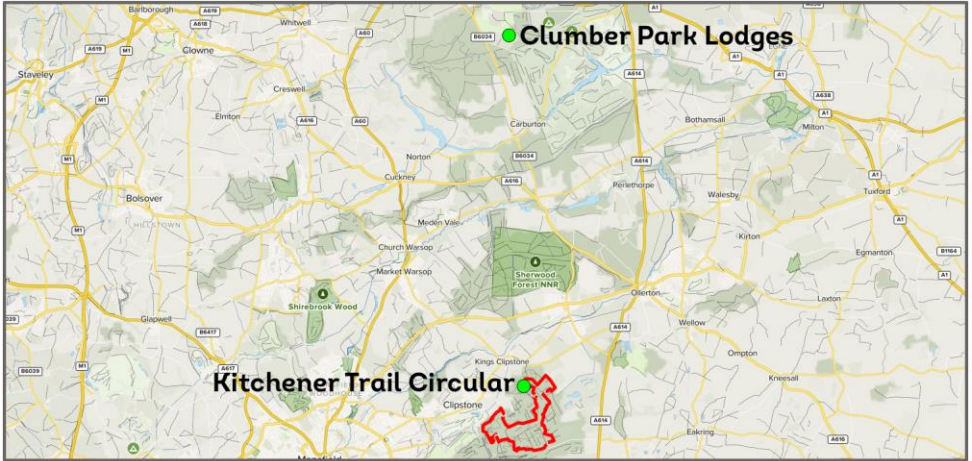

DISCOVER OUR WORLD

ROUTE

8

Suitable for:

Details:

Difficulty: Easy
Length: 8.6miles
13.84km

KITCHENER TRAIL CIRCULAR

A route that brings out the best of our beautiful surroundings.

Hikers, dog walkers and leisurely riders will love the paths offering tree lines as far as the eye can see.

Directions

Terrain:

Great trail in both dry and wet conditions although the trail can get quite muddy.

Approximate Postcode: NG21 9JH