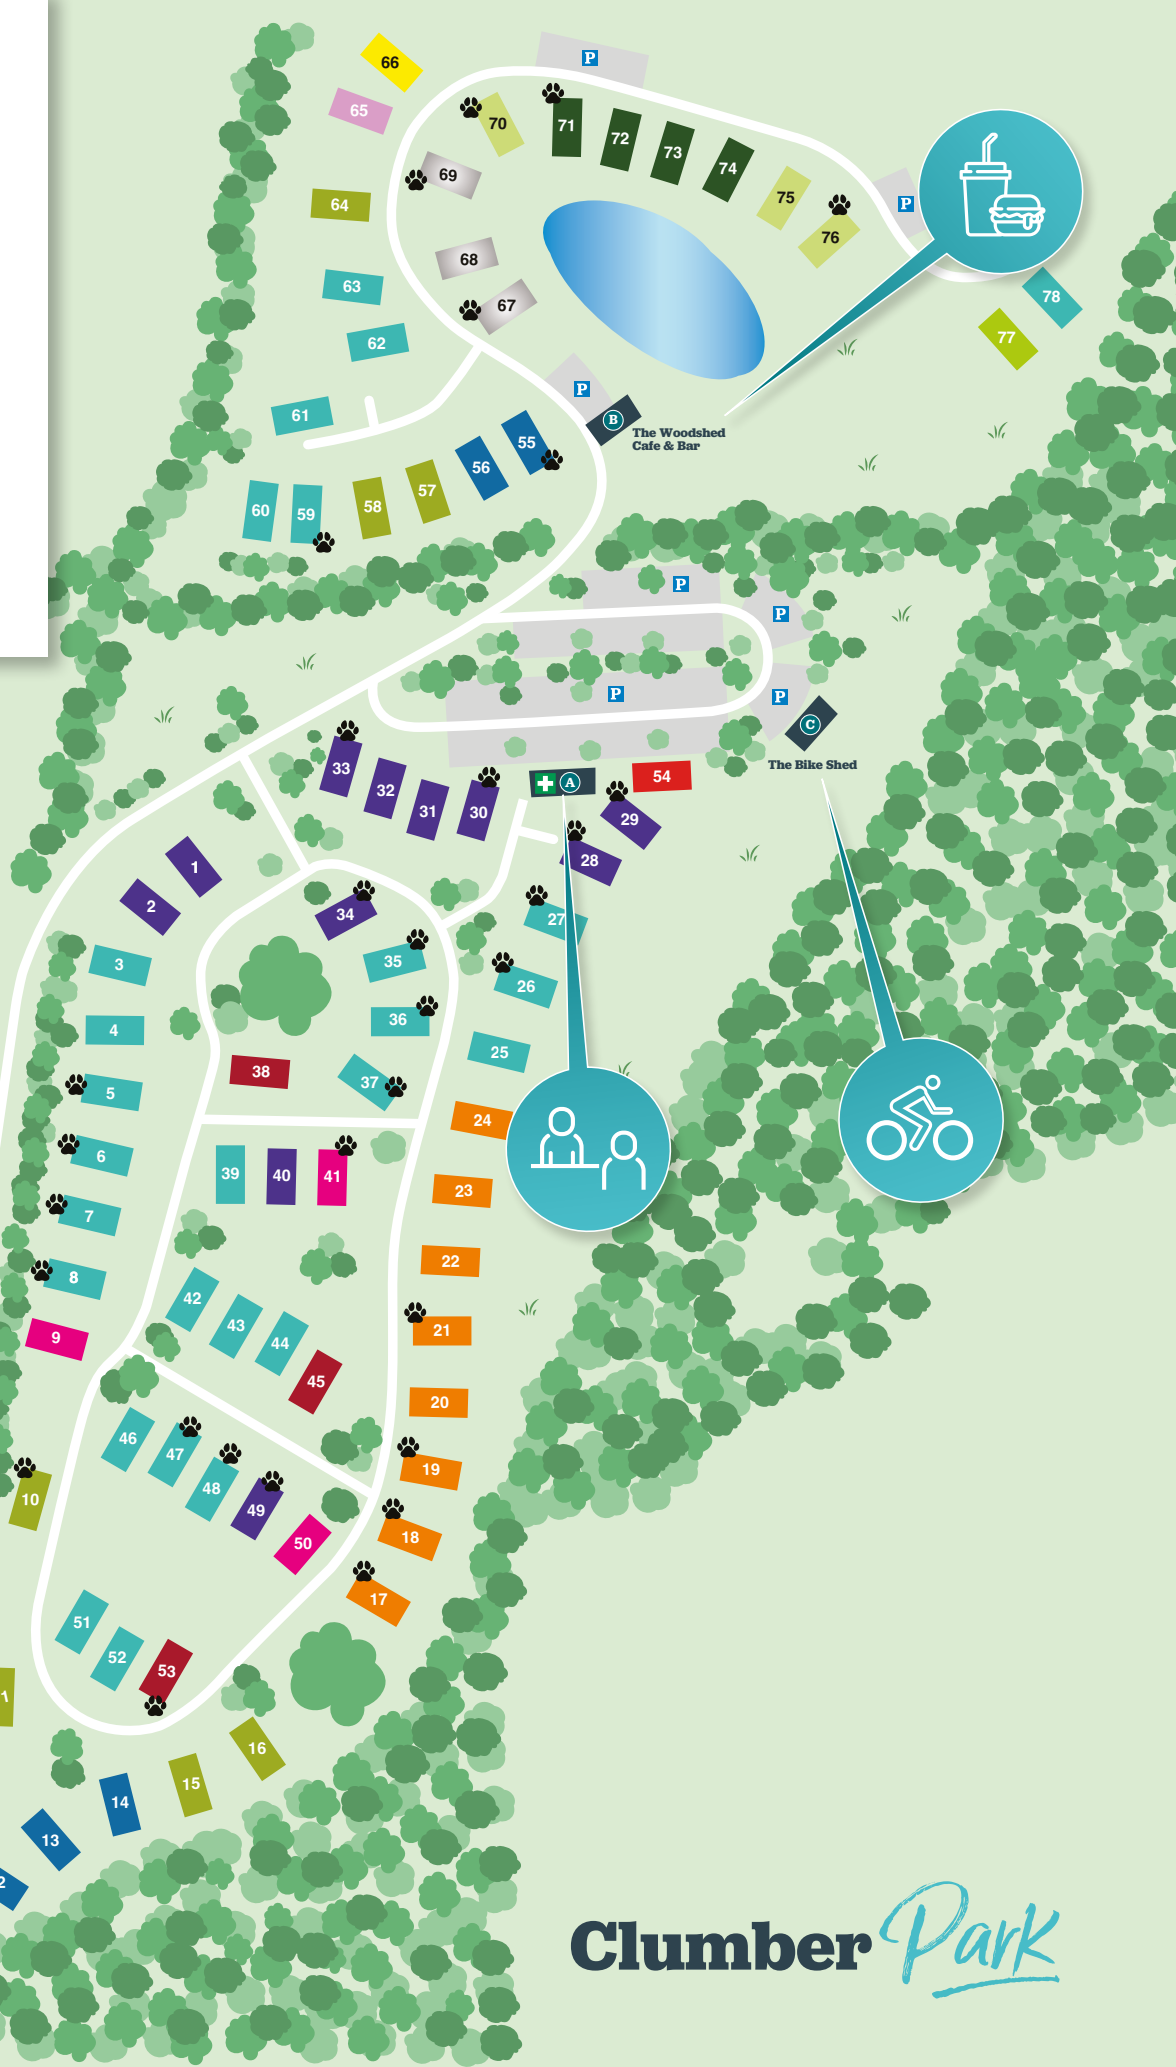

# PARK MAP

## KEY

**A** - Guest Services & Shop

**B** - The Woodshed  
Cafe & Bar

**C** - The Bike Shed

First Aid

EV charging

Recycling

Parking

Fire assembly point

Dog Friendly  
Accommodation

*Away  
Resorts*

**Clumber** *Park*